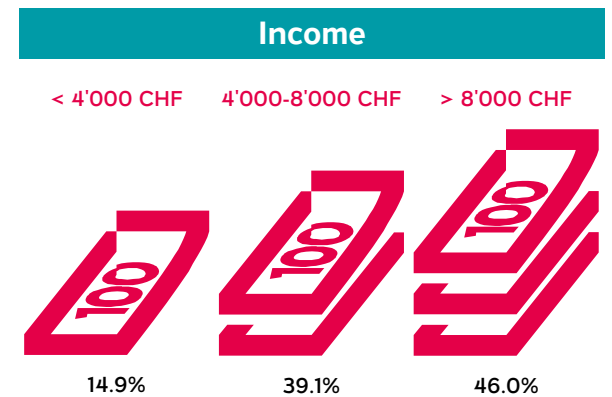

# Blick am Abend

## Reach & Readership

Source: MACH Basic 2017-2 / Basis: German-speaking group, 4 761 000 people