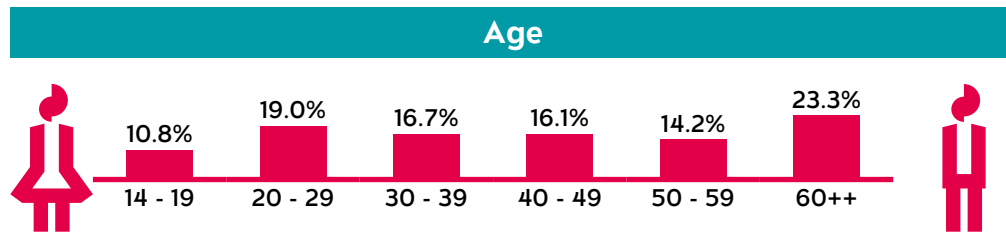

# Blick am Abend

## Reach & Readership

Source: MACH Basic 2017-2 / Basis: German-speaking group, 4 761 000 people