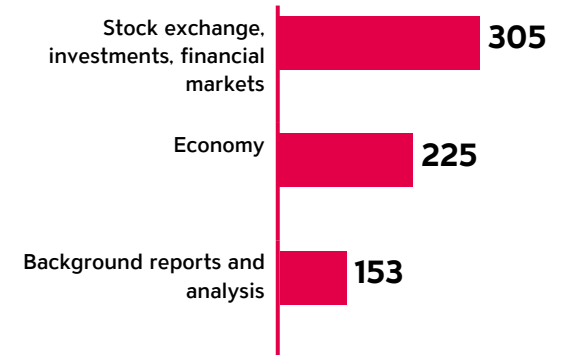

Handelszeitung

Reach & Readership

Age

Gender

Affinity

Education

Income

Source: MACH Basic 2017-2 / Basis: German-speaking group, 4 761 000 people