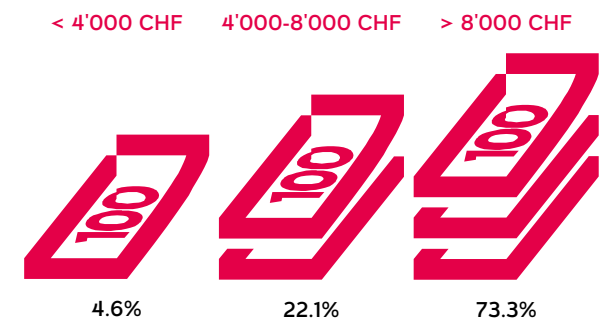

Handelszeitung

Reach & Readership

Age

Gender

Affinity

Education

Income

Source: MACH Basic 2017-2 / Basis: German-speaking group, 4 761 000 people