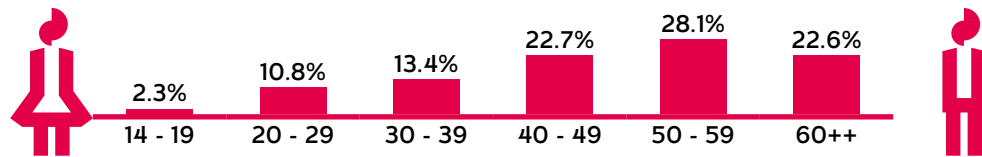

Handelszeitung

Reach & Readership

Age

Gender

Affinity

Education

Income

Source: MACH Basic 2017-2 / Basis: German-speaking group, 4 761 000 people