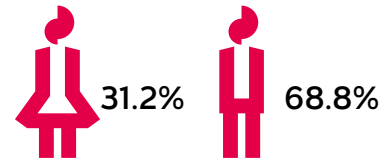

Handelszeitung

Reach & Readership

Age

Gender

Affinity

Education

Income

Source: MACH Basic 2017-2 / Basis: German-speaking group, 4 761 000 people