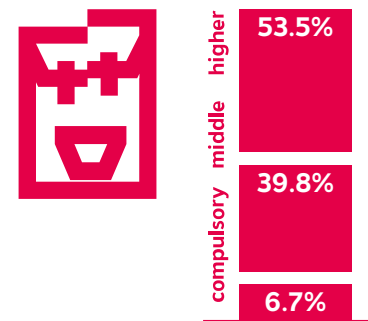

Handelszeitung

Reach & Readership

Age

Gender

Affinity

Education

Income

Source: MACH Basic 2017-2 / Basis: German-speaking group, 4 761 000 people