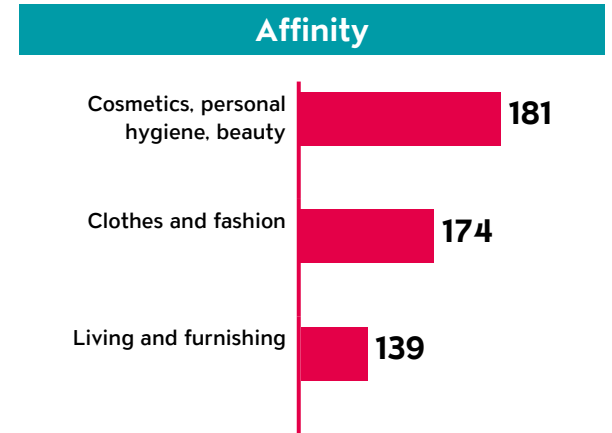

Style

Reach & Readership

Source: MACH Basic 2017-2 / Basis: German-speaking group, 4 761 000 people