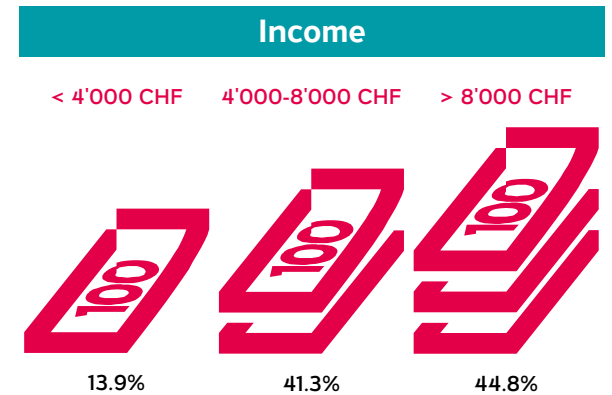

Style

Reach & Readership

Source: MACH Basic 2017-2 / Basis: German-speaking group, 4 761 000 people