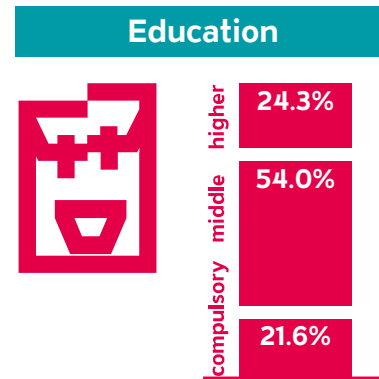

Style

Reach & Readership

Source: MACH Basic 2017-2 / Basis: German-speaking group, 4 761 000 people