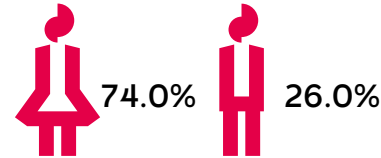

Glückspost

Reach & Readership

Age

Gender

Affinity

Education

Income

Source: MACH Basic 2017-2 / Basis: German-speaking group, 4 761 000 people