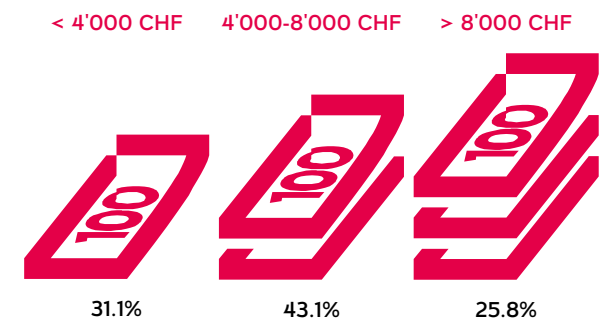

Glückspost

Reach & Readership

Age

Gender

Affinity

Education

Income

Source: MACH Basic 2017-2 / Basis: German-speaking group, 4 761 000 people