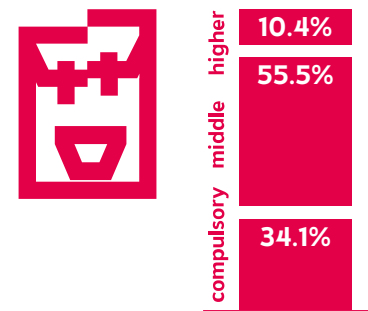

Glückspost

Reach & Readership

Age

Gender

Affinity

Education

Income

Source: MACH Basic 2017-2 / Basis: German-speaking group, 4 761 000 people