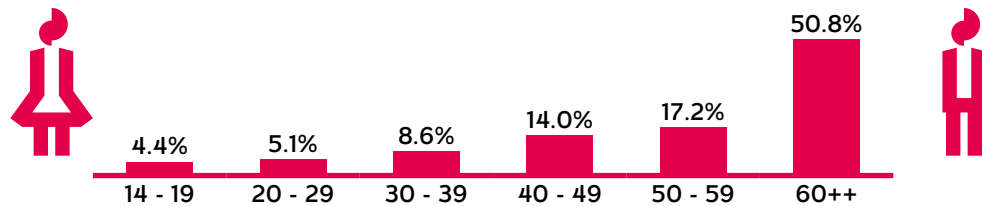

Glückspost

Reach & Readership

Age

Gender

Affinity

Education

Income

Source: MACH Basic 2017-2 / Basis: German-speaking group, 4 761 000 people