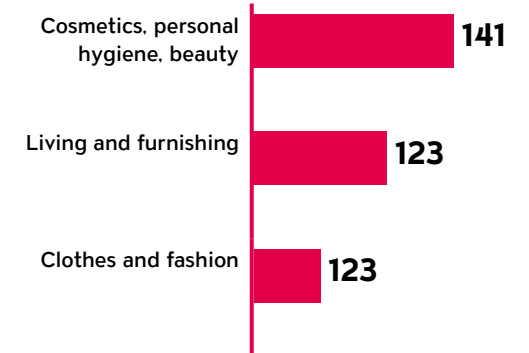

Glückspost

Reach & Readership

Age

Gender

Affinity

Education

Income

Source: MACH Basic 2017-2 / Basis: German-speaking group, 4 761 000 people