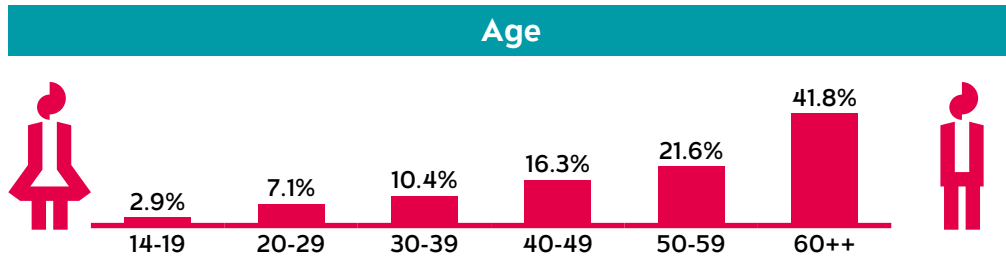

Beobachter

Reach & Readership

Source: MACH Basic 2017-2 / Basis: German-speaking group, 4 761 000 people