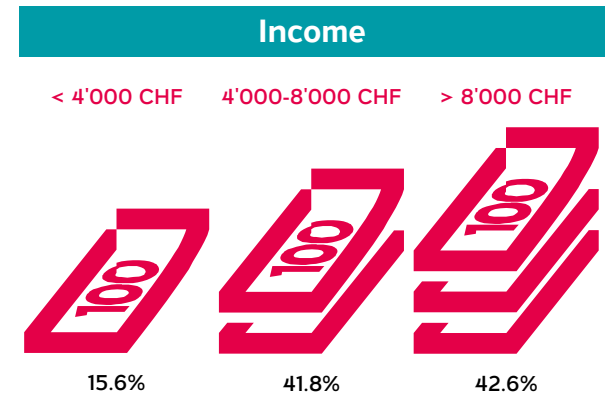

Beobachter

Reach & Readership

Source: MACH Basic 2017-2 / Basis: German-speaking group, 4 761 000 people