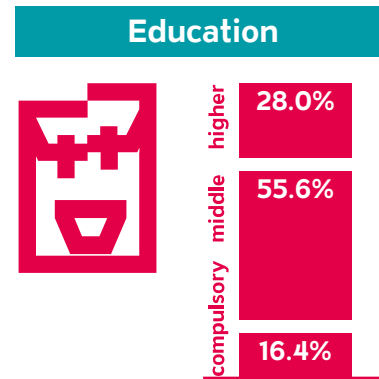

Beobachter

Reach & Readership

Source: MACH Basic 2017-2 / Basis: German-speaking group, 4 761 000 people