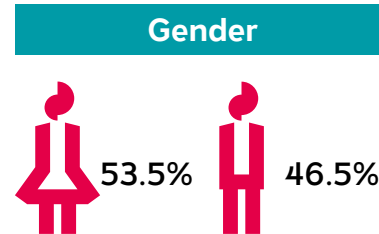

Beobachter

Reach & Readership

Source: MACH Basic 2017-2 / Basis: German-speaking group, 4 761 000 people