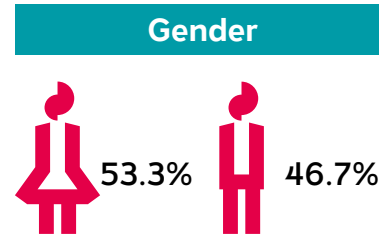

Beobachter

Reach & Readership

Source: MACH Basic 2017-2 / Basis: German-speaking group, 4 761 000 people