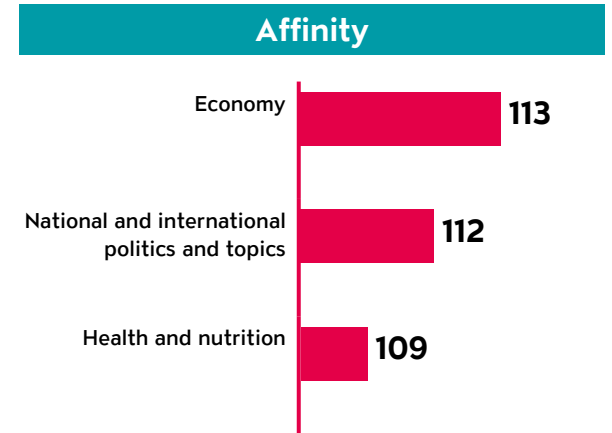

Beobachter

Reach & Readership

Source: MACH Basic 2017-2 / Basis: German-speaking group, 4 761 000 people