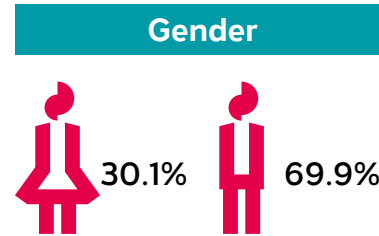

## Reach & Readership

Source: MACH Basic 2017-2 / Basis: German-speaking group, 4 761 000 people