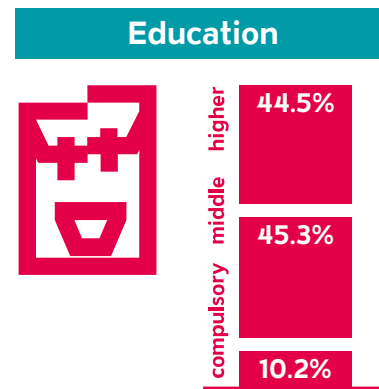

# Bilanz

## Reach & Readership

Source: MACH Basic 2017-2 / Basis: German-speaking group, 4 761 000 people