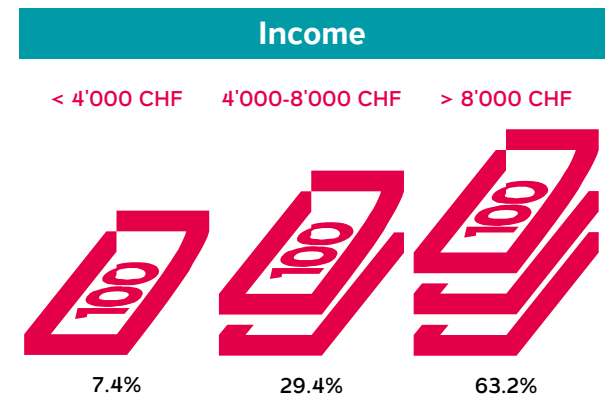

# Bilanz

## Reach & Readership

Source: MACH Basic 2017-2 / Basis: German-speaking group, 4 761 000 people