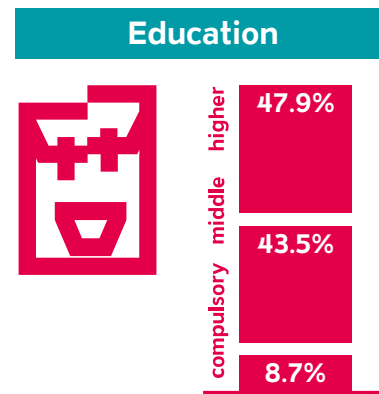

Bilanz homes

Reach & Readership

Source: MACH Basic 2017-2 / Basis: German-speaking group, 4 761 000 people