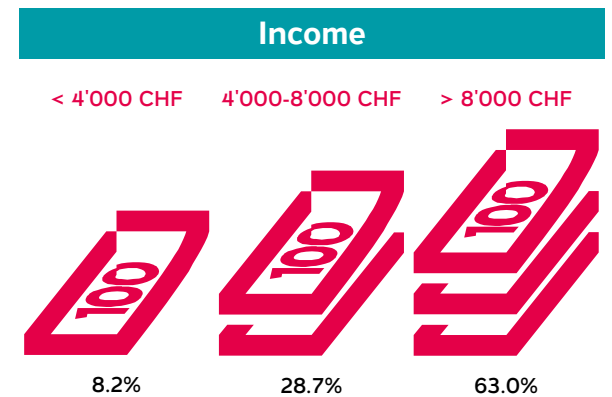

Bilanz homes

Reach & Readership

Source: MACH Basic 2017-2 / Basis: German-speaking group, 4 761 000 people