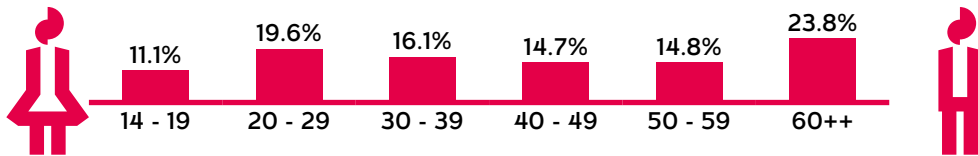

Blick am Abend

Reach & Readership

11.5%

German-speaking reach

550 000

German-speaking readership

Age

Gender