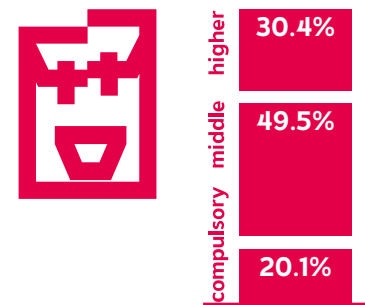

Blick am Abend

Reach & Readership

11.5%

German-speaking reach

550 000

German-speaking readership

Age

Gender

Affinity

Education

Income

Source: MACH Basic 2017-2 / Basis: German-speaking group, 4 761 000 people