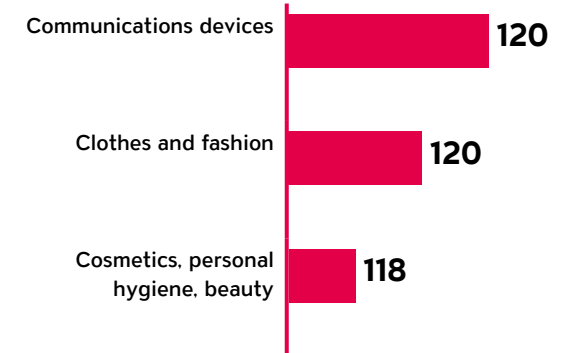

Blick am Abend

Reach & Readership

11.5%

German-speaking reach

550 000

German-speaking readership

Age

Gender

Affinity

Education

Income

Source: MACH Basic 2017-2 / Basis: German-speaking group, 4 761 000 people