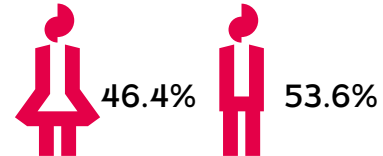

Blick am Abend

Reach & Readership

11.5%

German-speaking reach

550 000

German-speaking readership

Age

Gender