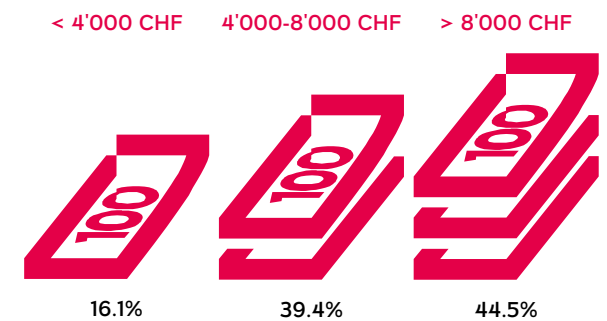

Income

Source: MACH Basic 2017-2 / Basis: German-speaking group, 4 761 000 people