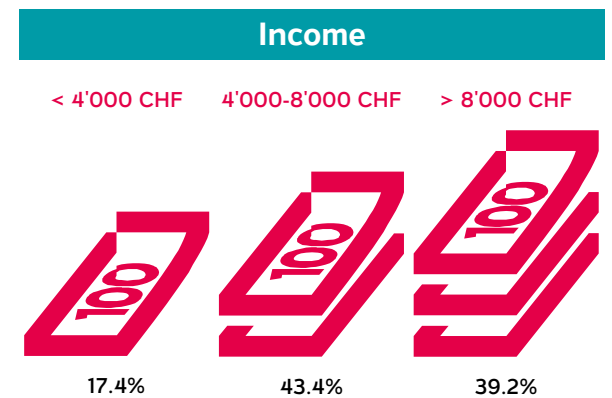

# Schweizer Illustrierte

## Reach & Readership

Source: MACH Basic 2019-1 / Basis: German-speaking group, 4 838 000 people