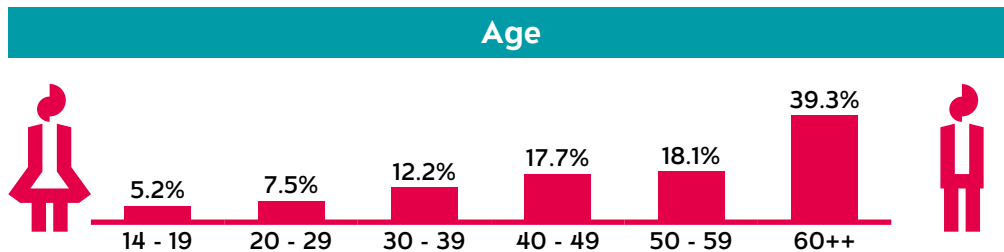

# Schweizer Illustrierte

## Reach & Readership

Source: MACH Basic 2019-1 / Basis: German-speaking group, 4 838 000 people