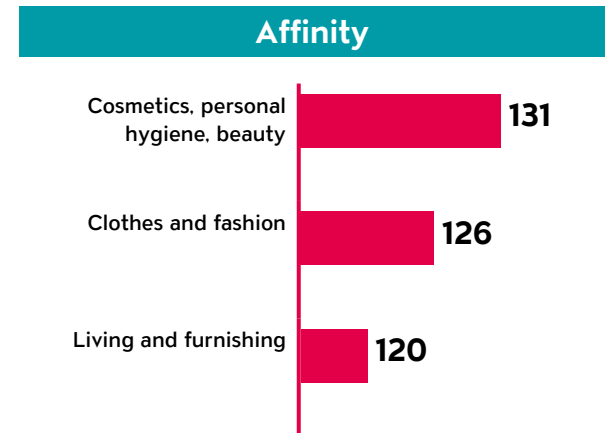

# Schweizer Illustrierte

## Reach & Readership

Source: MACH Basic 2019-1 / Basis: German-speaking group, 4 838 000 people