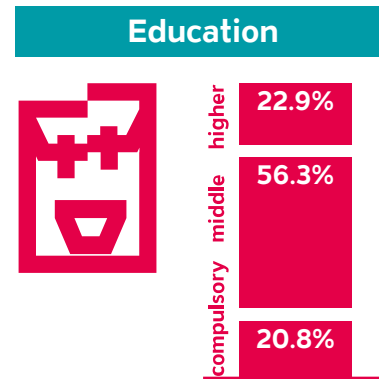

Style

Reach & Readership

Source: MACH Basic 2018-2 / Basis: German-speaking group, 4 805 000 people