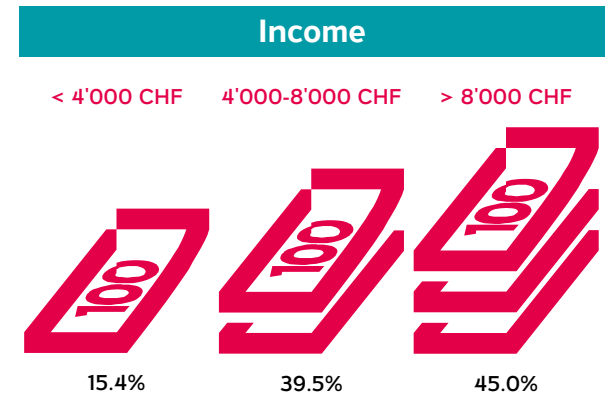

Style

Reach & Readership

Source: MACH Basic 2018-2 / Basis: German-speaking group, 4 805 000 people