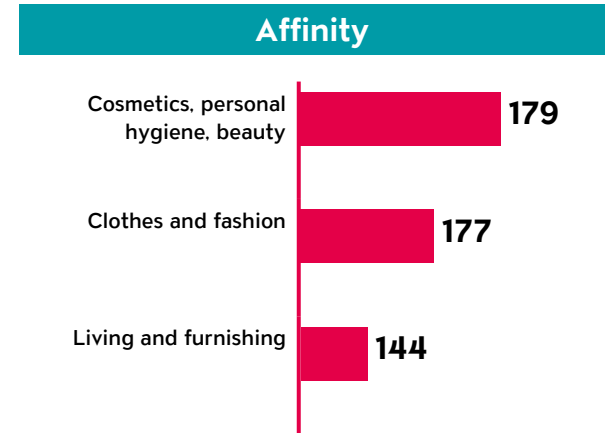

Style

Reach & Readership

Source: MACH Basic 2018-2 / Basis: German-speaking group, 4 805 000 people