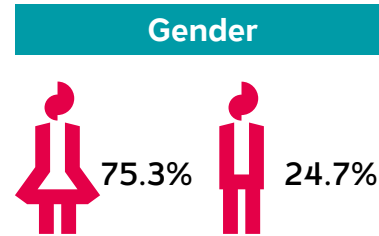

Style

Reach & Readership

Source: MACH Basic 2018-2 / Basis: German-speaking group, 4 805 000 people