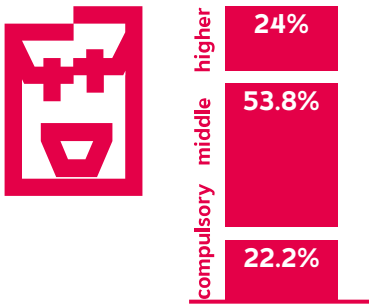

Style

Reach & Readership

5.2%

German-speaking reach

250 000

German-speaking readership

Age

Gender

Affinity

Education

Income

Source: MACH Basic 2019-1 / Basis: German-speaking group, 4 838 000 people