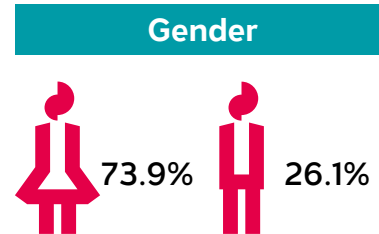

## Reach & Readership

Source: MACH Basic 2018-2 / Basis: German-speaking group, 4 805 000 people