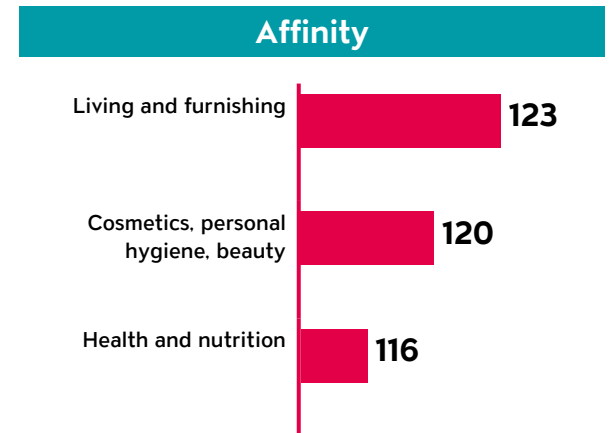

LandLiebe

Reach & Readership

Source: MACH Basic 2019-1 / Basis: German-speaking group, 4 838 000 people