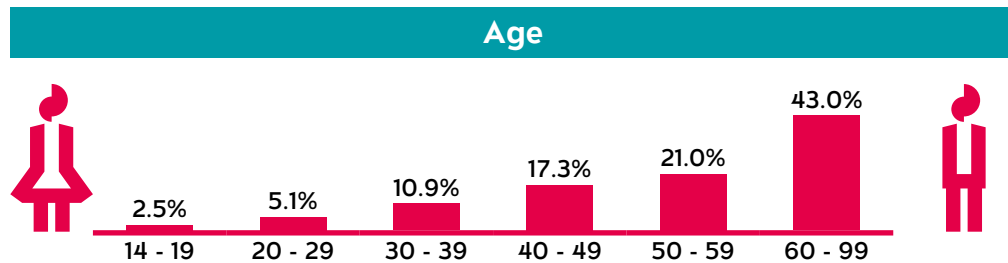

LandLiebe

Reach & Readership

Source: MACH Basic 2019-1 / Basis: German-speaking group, 4 838 000 people