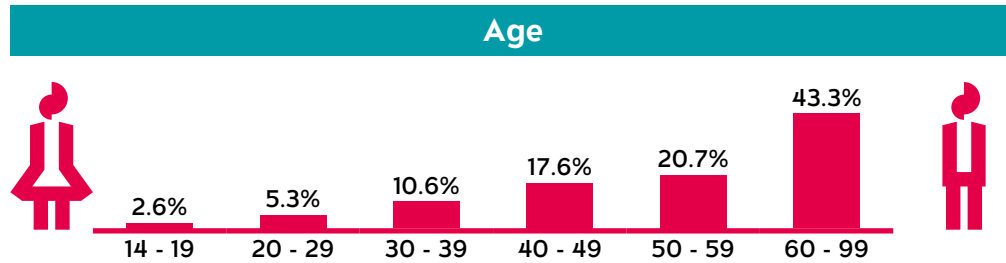

## Reach & Readership

Source: MACH Basic 2018-2 / Basis: German-speaking group, 4 805 000 people