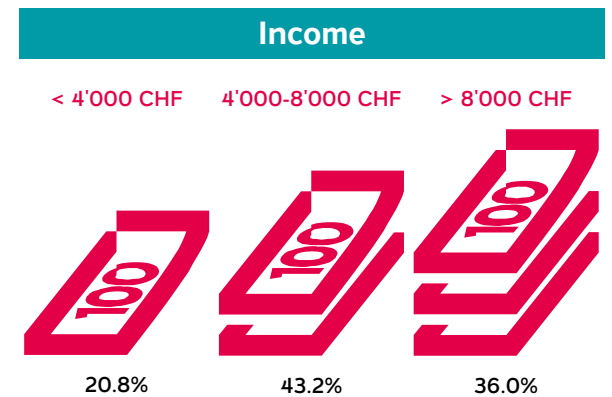

LandLiebe

Reach & Readership

Source: MACH Basic 2019-1 / Basis: German-speaking group, 4 838 000 people