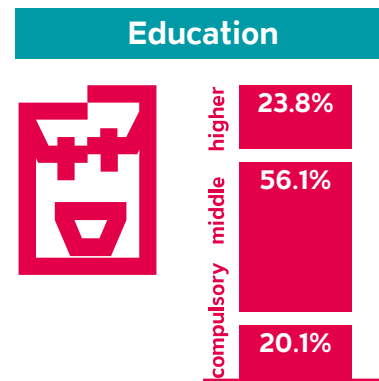

LandLiebe

Reach & Readership

Source: MACH Basic 2019-1 / Basis: German-speaking group, 4 838 000 people