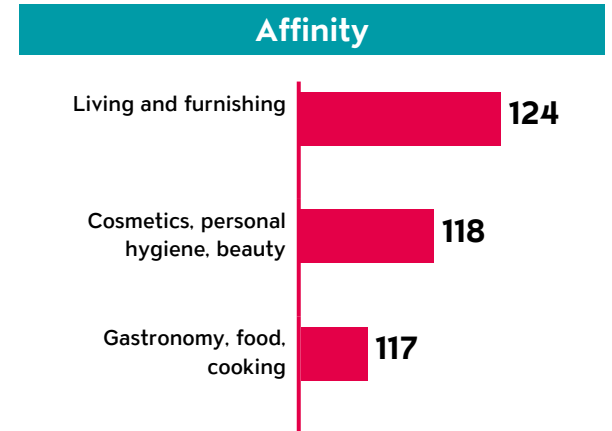

# LandLiebe

## Reach & Readership

Source: MACH Basic 2018-2 / Basis: German-speaking group, 4 805 000 people