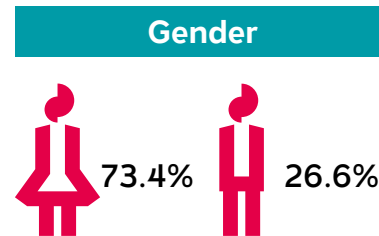

LandLiebe

Reach & Readership

Source: MACH Basic 2019-1 / Basis: German-speaking group, 4 838 000 people