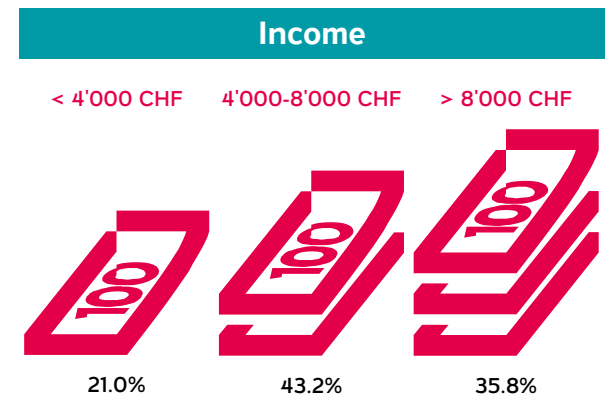

## Reach & Readership

Source: MACH Basic 2018-2 / Basis: German-speaking group, 4 805 000 people