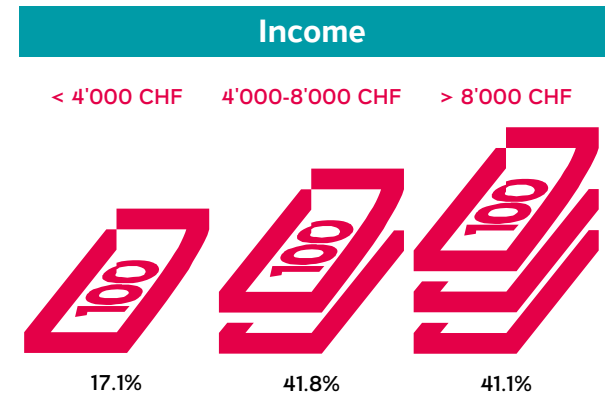

Beobachter

Reach & Readership

Source: MACH Basic 2017-2 / Basis: German-speaking group, 4 761 000 people