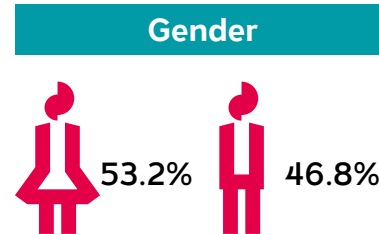

Beobachter

Reach & Readership

Source: MACH Basic 2019-1 / Basis: German-speaking group, 4'838'000 people