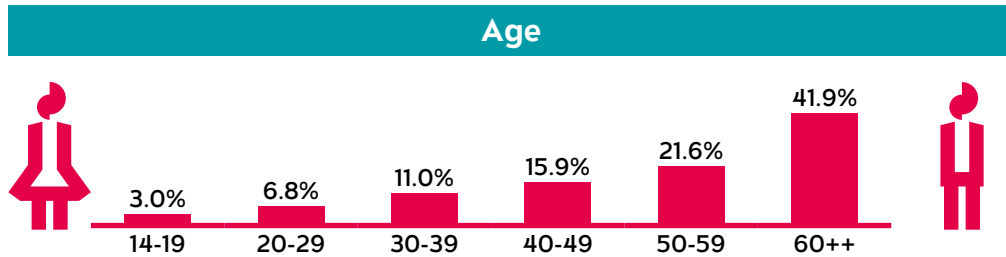

Beobachter

Reach & Readership

Source: MACH Basic 2017-2 / Basis: German-speaking group, 4 761 000 people