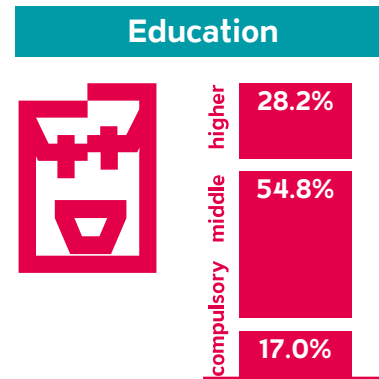

Beobachter

Reach & Readership

Source: MACH Basic 2017-2 / Basis: German-speaking group, 4 761 000 people