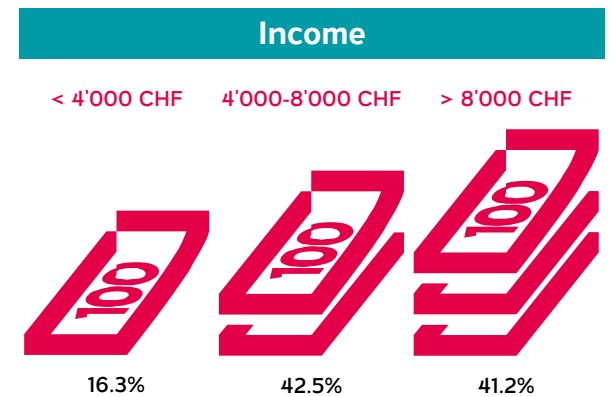

Beobachter

Reach & Readership

Source: MACH Basic 2019-1 / Basis: German-speaking group, 4'838'000 people