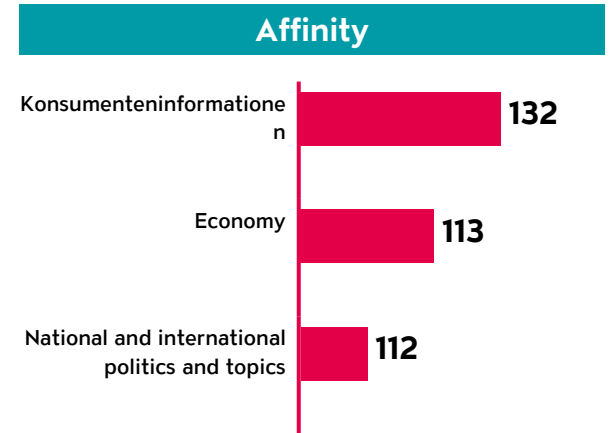

Beobachter

Reach & Readership

Source: MACH Basic 2017-2 / Basis: German-speaking group, 4 761 000 people