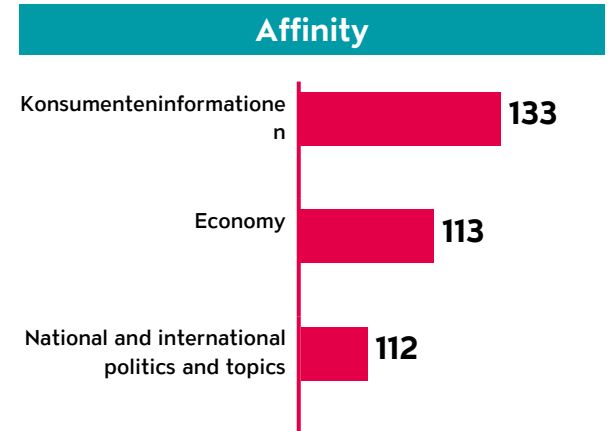

Beobachter

Reach & Readership

Source: MACH Basic 2019-1 / Basis: German-speaking group, 4'838'000 people