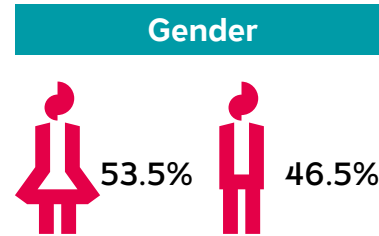

Beobachter

Reach & Readership

Source: MACH Basic 2017-2 / Basis: German-speaking group, 4 761 000 people