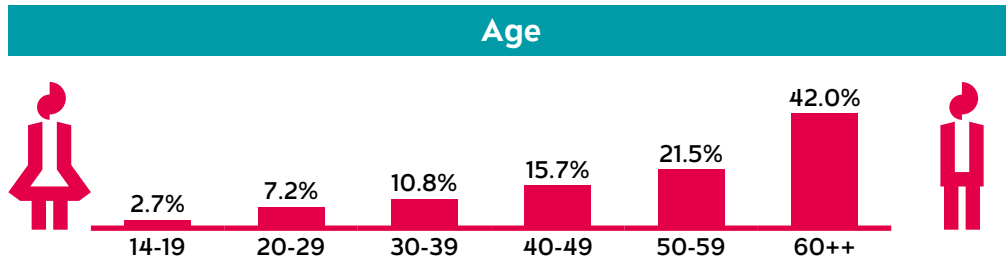

Beobachter

Reach & Readership

Source: MACH Basic 2019-1 / Basis: German-speaking group, 4'838'000 people