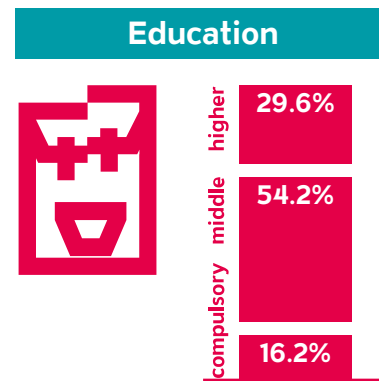

Beobachter

Reach & Readership

Source: MACH Basic 2019-1 / Basis: German-speaking group, 4'838'000 people