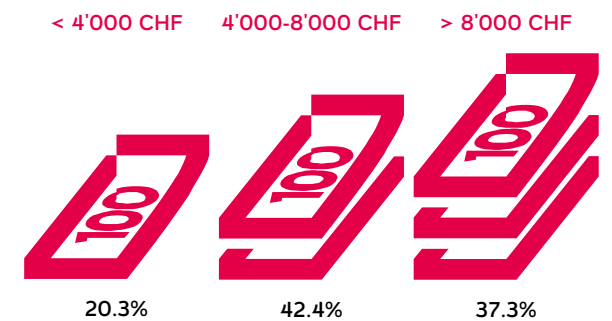

Reach & Readership

Age

Gender

Affinity

Education

Income

Source: MACH Basic 2019-1 / Basis: German-speaking group, 4 838 000 people