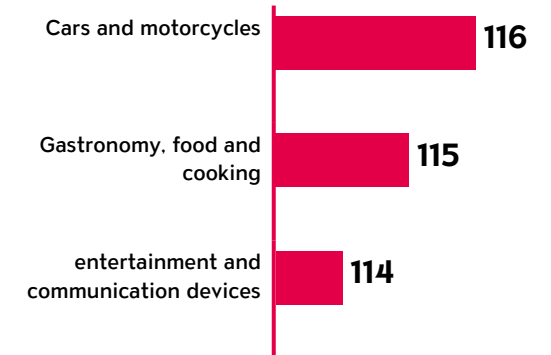

Reach & Readership

Age

Gender

Affinity

Education

Income

Source: MACH Basic 2019-1 / Basis: German-speaking group, 4 838 000 people