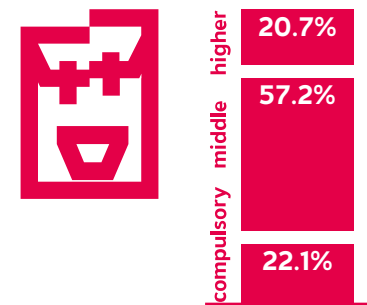

Reach & Readership

Age

Gender

Affinity

Education

Income

Source: MACH Basic 2019-1 / Basis: German-speaking group, 4 838 000 people