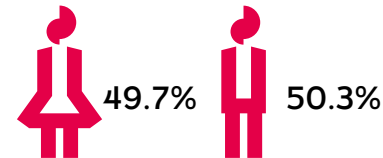

Reach & Readership

Age

Gender

Affinity

Education

Income

Source: MACH Basic 2019-1 / Basis: German-speaking group, 4 838 000 people