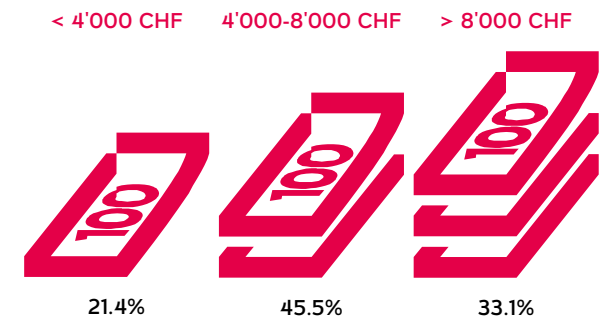

Reach & Readership

Age

Gender

Affinity

Education

Income

Source: MACH Basic 2020-1 / Basis: German-speaking group, 4 864 000 people