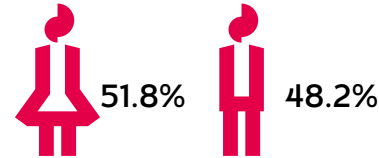

Reach & Readership

Age

Gender

Affinity

Education

Income

Source: MACH Basic 2020-1 / Basis: German-speaking group, 4 864 000 people