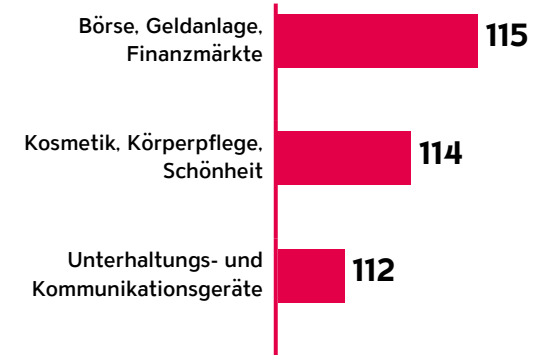

Reach & Readership

Age

Gender

Affinity

Education

Income

Source: MACH Basic 2020-1 / Basis: German-speaking group, 4 864 000 people