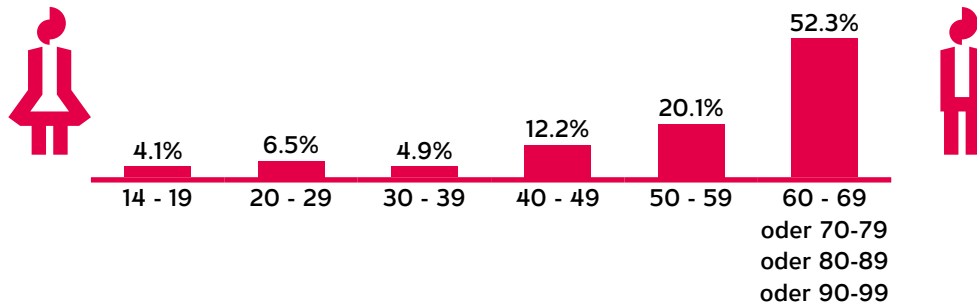

Reach & Readership

Age

Gender

Affinity

Education

Income

Source: MACH Basic 2019-1 / Basis: German-speaking group, 4 838 000 people