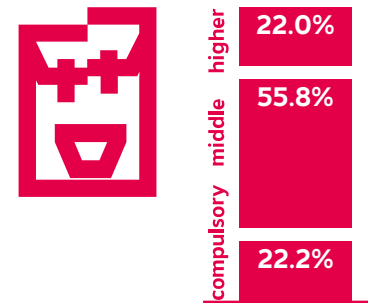

Reach & Readership

Age

Gender

Affinity

Education

Income

Source: MACH Basic 2020-1 / Basis: German-speaking group, 4 864 000 people