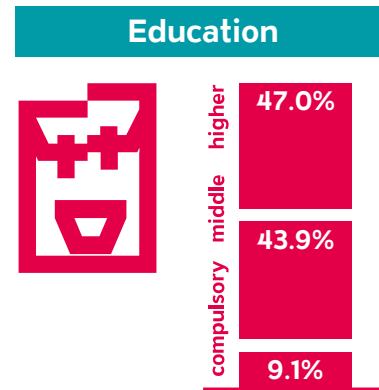

# Bilanz

## Reach & Readership

Source: MACH Basic 2017-2 / Basis: German-speaking group, 4 761 000 people