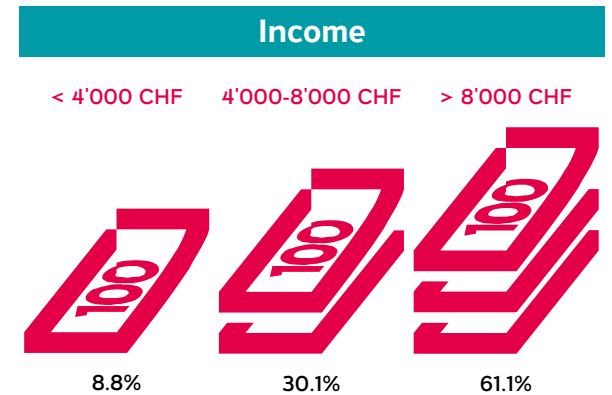

# Bilanz

## Reach & Readership

Source: MACH Basic 2017-2 / Basis: German-speaking group, 4 761 000 people