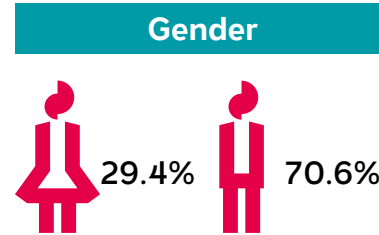

## Reach & Readership

Source: MACH Basic 2017-2 / Basis: German-speaking group, 4 761 000 people