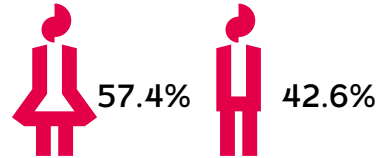

TV Star

Reach & Readership

Age

Gender

Affinity

Education

Income

Source: MACH Basic 2018-2 / Basis: German-speaking group, 4 805 000 people