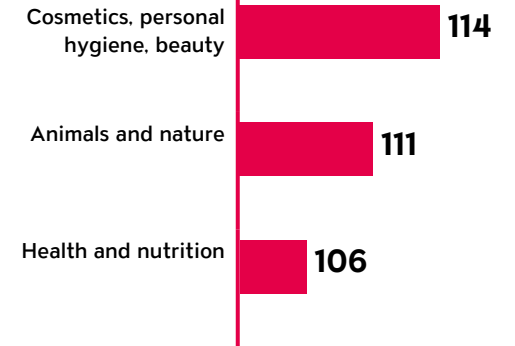

TV Star

Reach & Readership

Age

Gender

Affinity

Education

Income

Source: MACH Basic 2018-2 / Basis: German-speaking group, 4 805 000 people