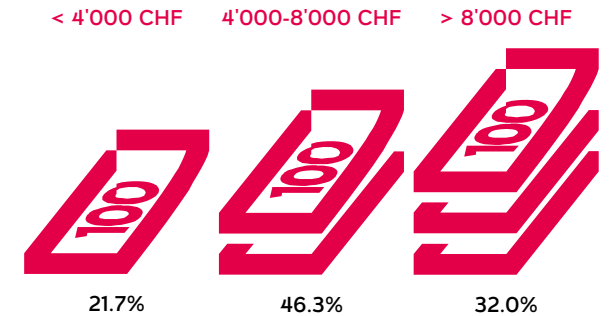

TV Star

Reach & Readership

Age

Gender

Affinity

Education

Income

Source: MACH Basic 2019-1 / Basis: German-speaking group, 4 838 000 people