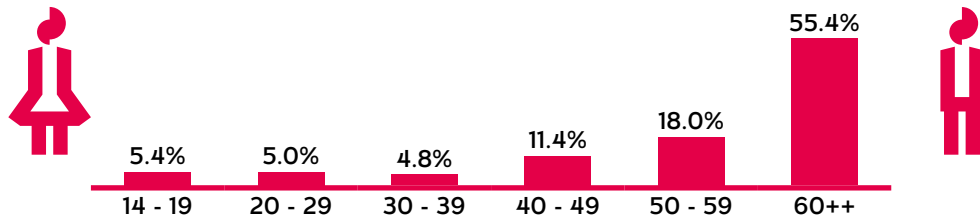

TV Star

Reach & Readership

Age

Gender

Affinity

Education

Income

Source: MACH Basic 2018-2 / Basis: German-speaking group, 4 805 000 people