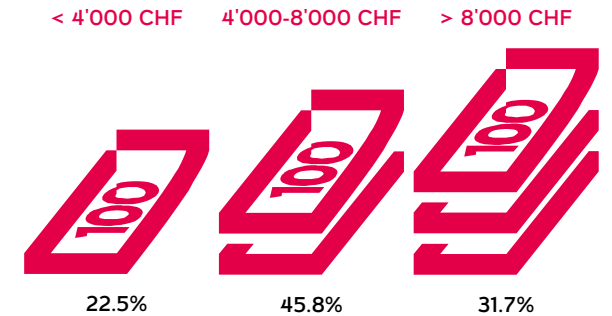

TV Star

Reach & Readership

Age

Gender

Affinity

Education

Income

Source: MACH Basic 2018-2 / Basis: German-speaking group, 4 805 000 people