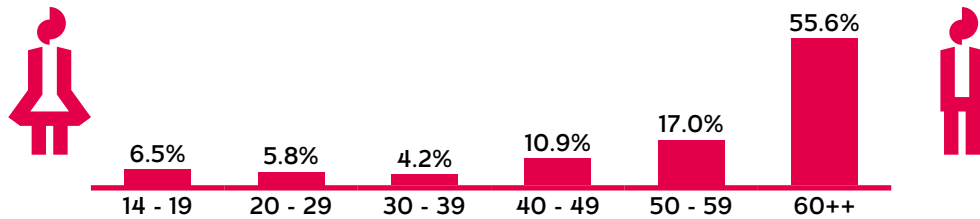

TV Star

Reach & Readership

Age

Gender

Affinity

Education

Income

Source: MACH Basic 2019-1 / Basis: German-speaking group, 4 838 000 people