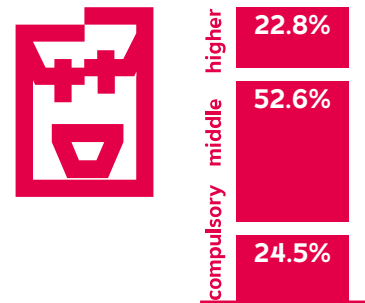

TV Star

Reach & Readership

Age

Gender

Affinity

Education

Income

Source: MACH Basic 2018-2 / Basis: German-speaking group, 4 805 000 people