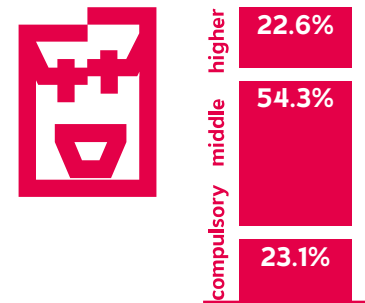

TV Star

Reach & Readership

Age

Gender

Affinity

Education

Income

Source: MACH Basic 2019-1 / Basis: German-speaking group, 4 838 000 people