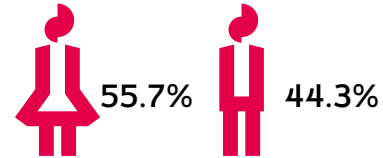

TV Star

Reach & Readership

Age

Gender

Affinity

Education

Income

Source: MACH Basic 2019-1 / Basis: German-speaking group, 4 838 000 people